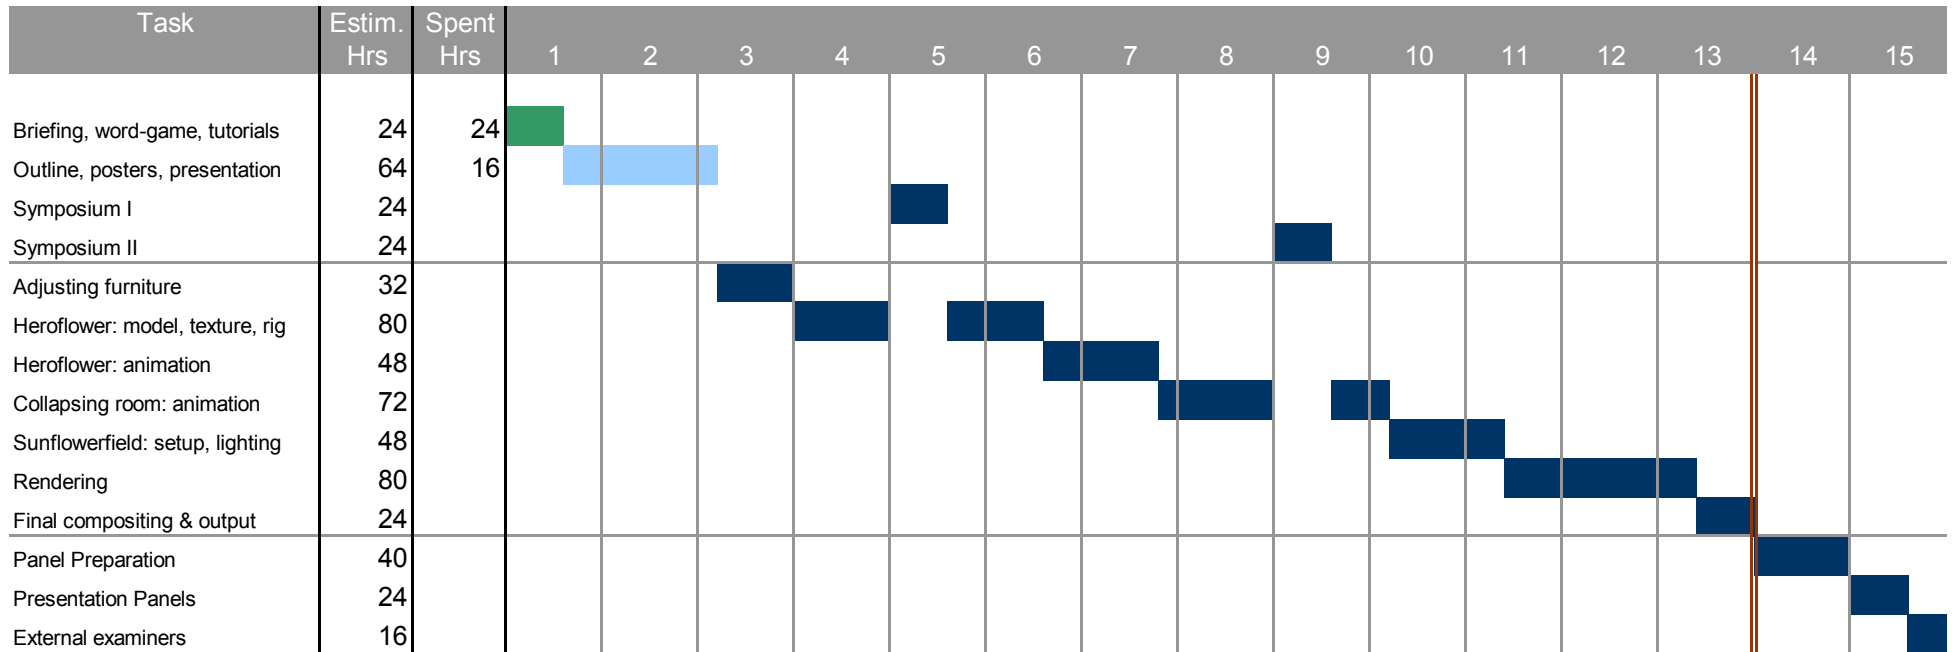

Matthias Zabiegly - Major Study

Time planning

Hours	Estim.	Spent
Outline Hours	88	40
Production Hours	432	0
Presentation Hours	80	0
Total hours	600	40

Legend	
 Not started yet	 Hand-in date
 In progress	
 Completed	