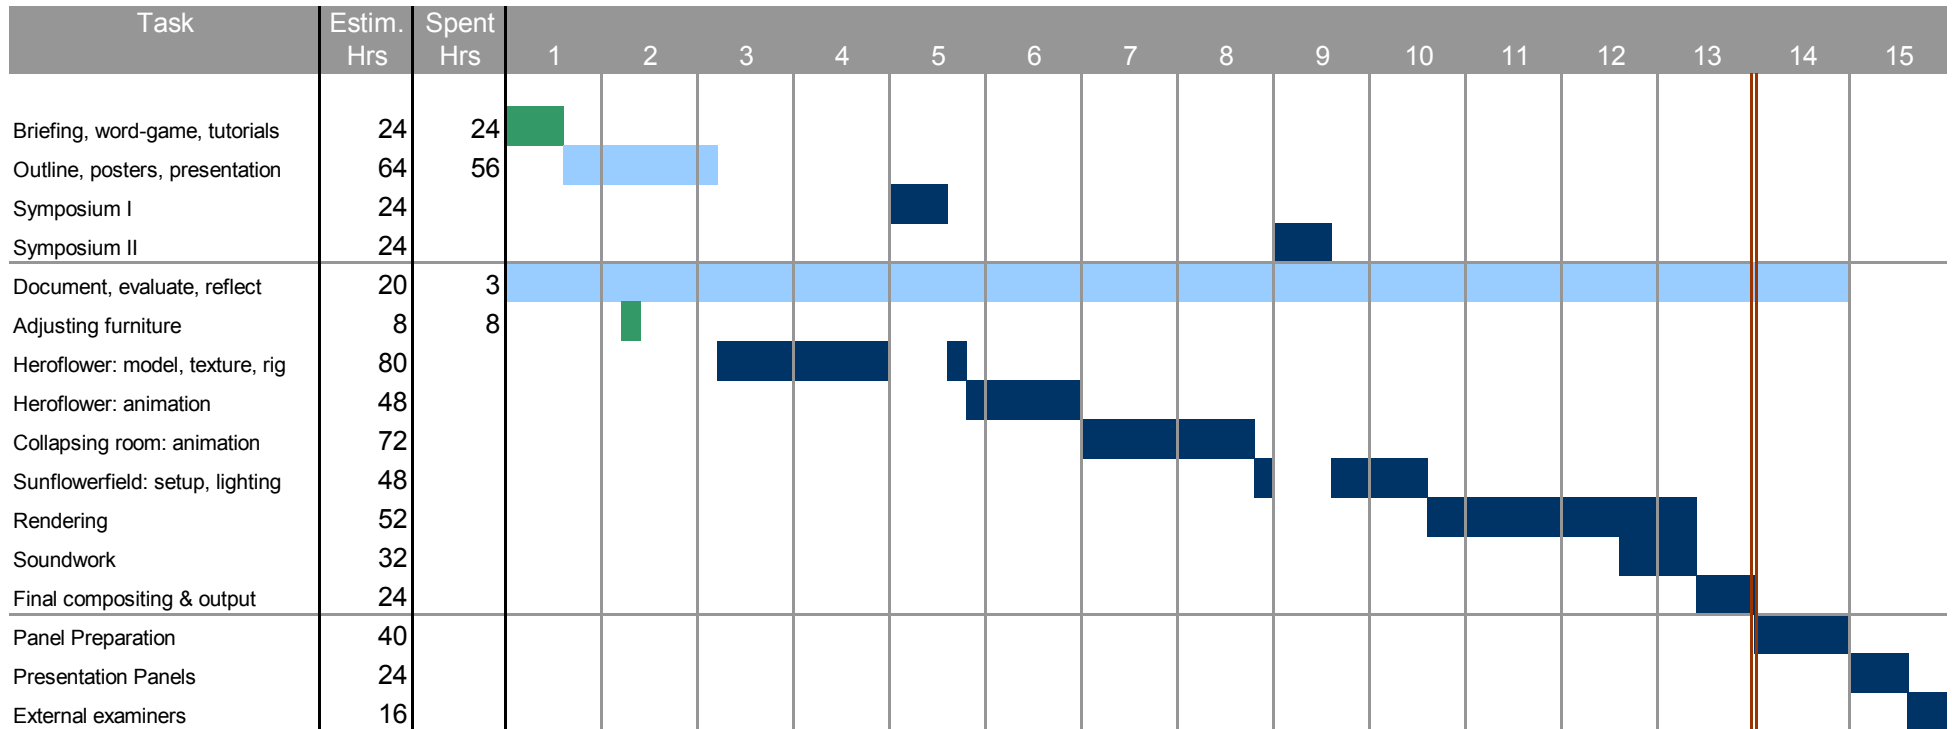

Matthias Zabiegly - Major Study

Time planning

Hours	Estim.	Spent
Outline Hours	88	80
Production Hours	432	11
Presentation Hours	80	0
Total hours	600	91

Legend	
█ Not started yet	Hand-in date
█ In progress	
█ Completed	