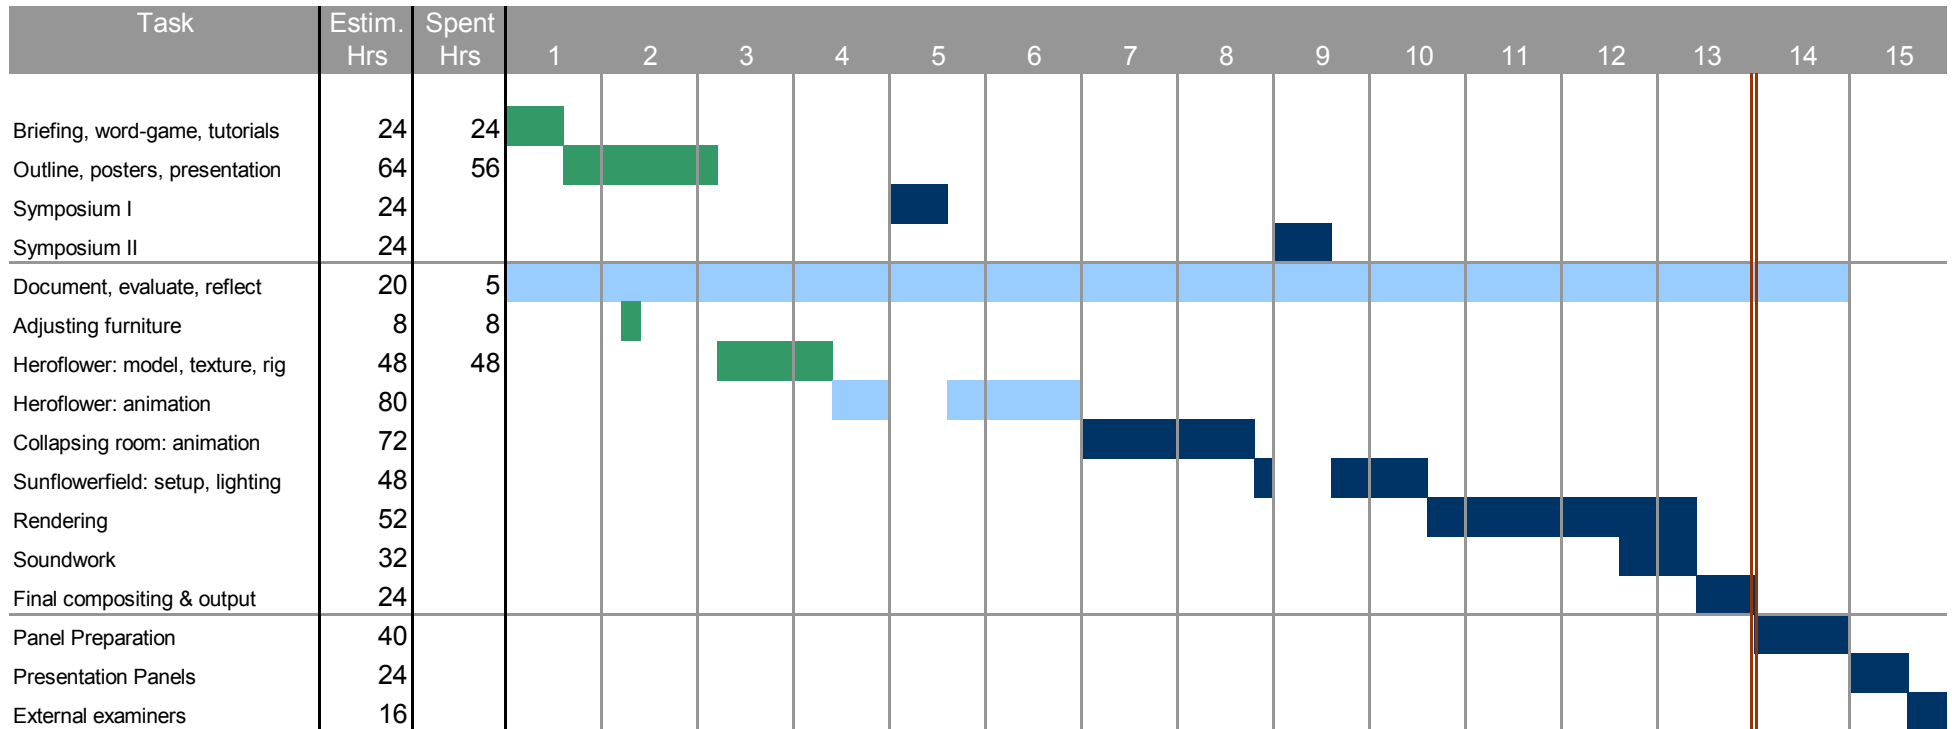

Matthias Zabiegly - Major Study

Time planning

Hours	Estim.	Spent
Outline Hours	88	80
Production Hours	432	61
Presentation Hours	80	0
Total hours	600	141

Legend	
█ Not started yet	Hand-in date
█ In progress	
█ Completed	