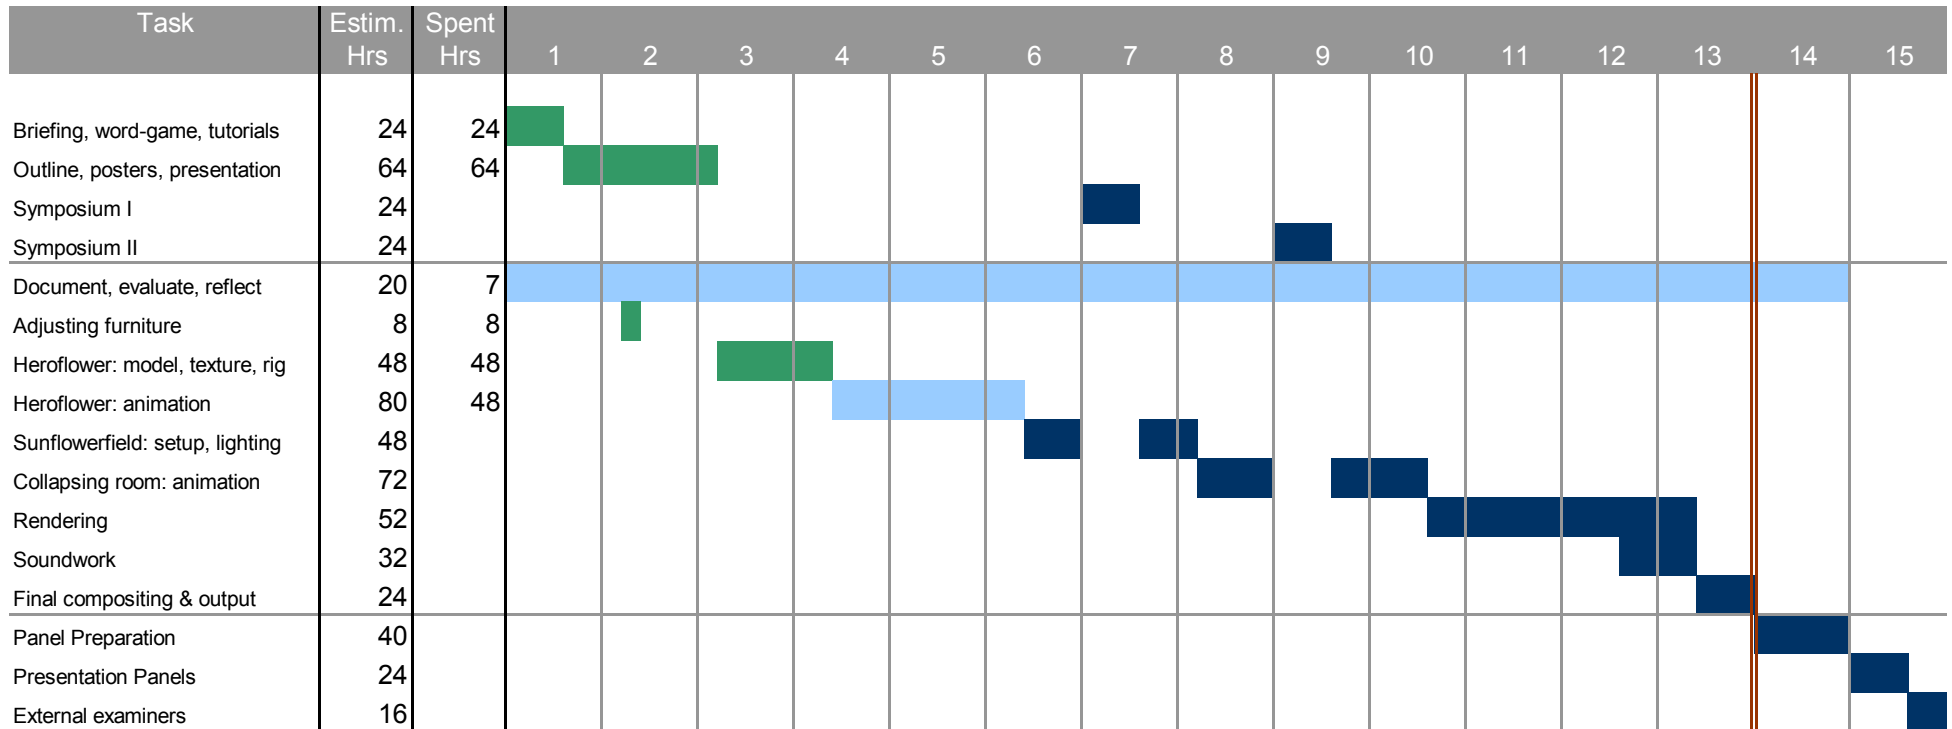

Matthias Zabiegly - Major Study

Time planning

Hours	Estim.	Spent
Outline Hours	88	88
Production Hours	432	111
Presentation Hours	80	0
Total hours	600	199

Legend	
█ Not started yet	Hand-in date
█ In progress	
█ Completed	