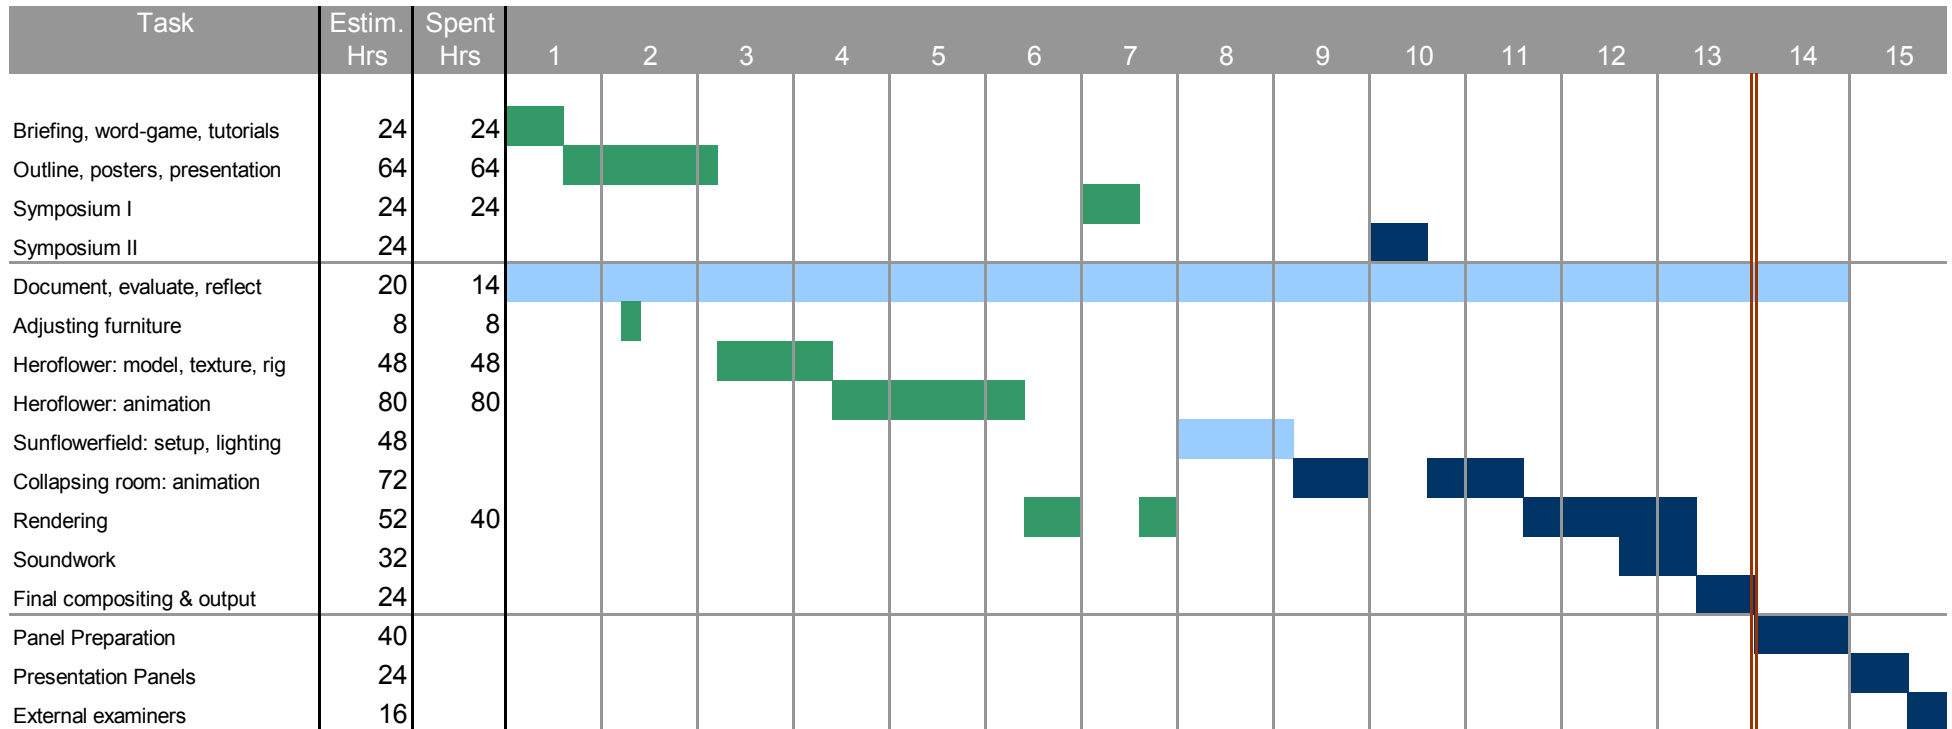

## Time planning

Hours	Estim.	Spent
Outline Hours	88	88
Production Hours	432	214
Presentation Hours	80	0
Total hours	600	302

Legend	
█ Not started yet	Hand-in date
█ In progress	
█ Completed	