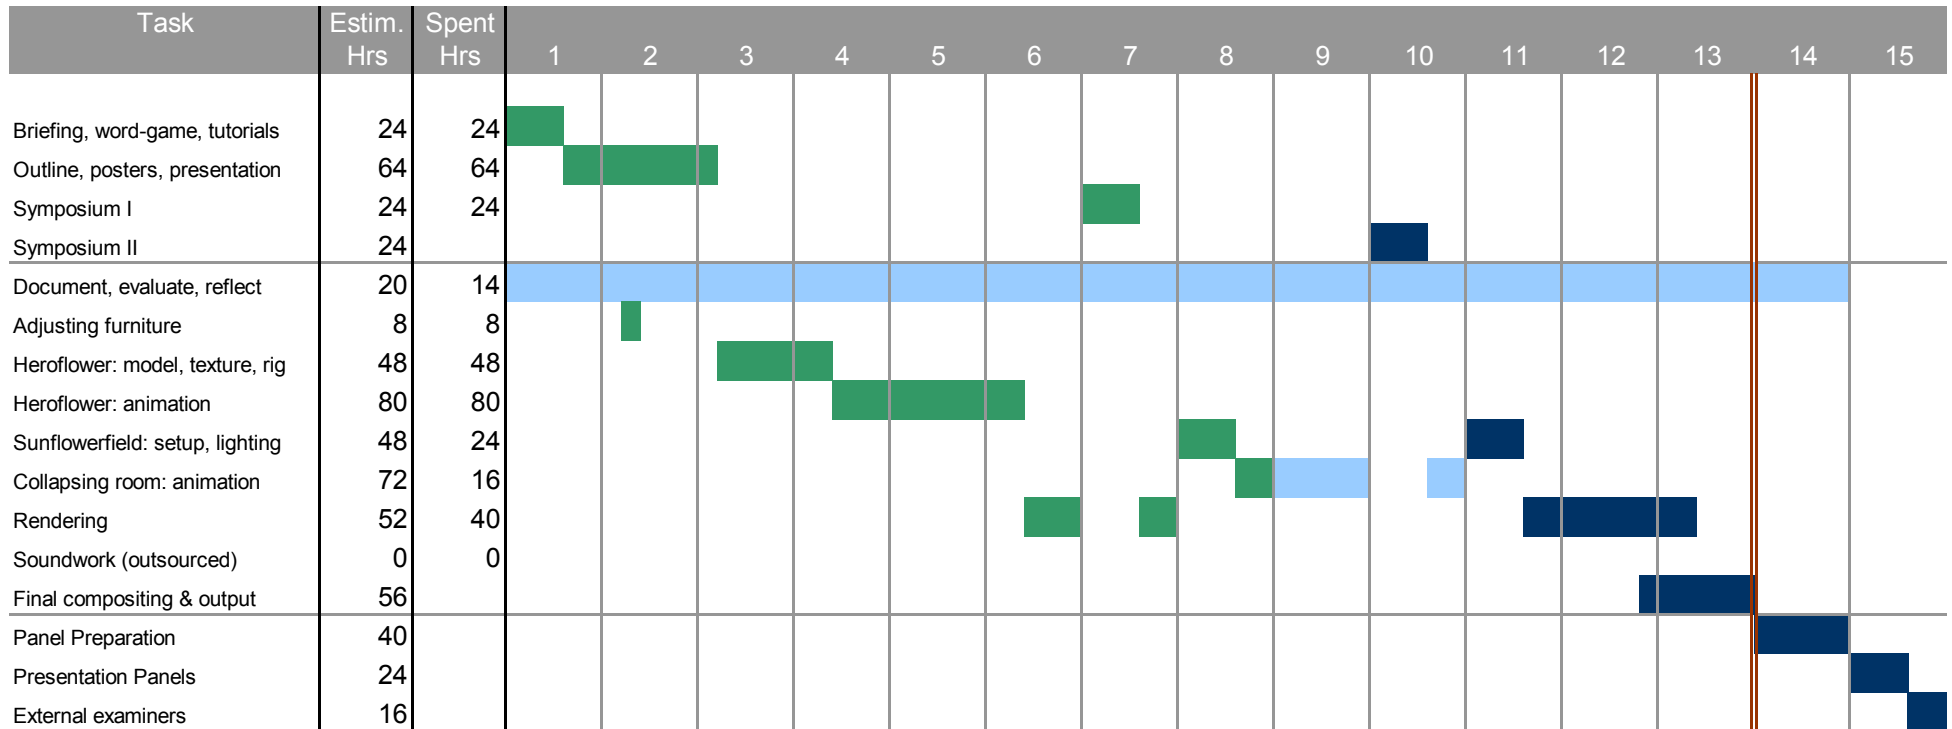

Matthias Zabiegly - Major Study

Time planning

Hours	Estim.	Spent
Outline Hours	88	88
Production Hours	432	254
Presentation Hours	80	0
Total hours	600	342

Legend	
█ Not started yet	Hand-in date
█ In progress	
█ Completed	